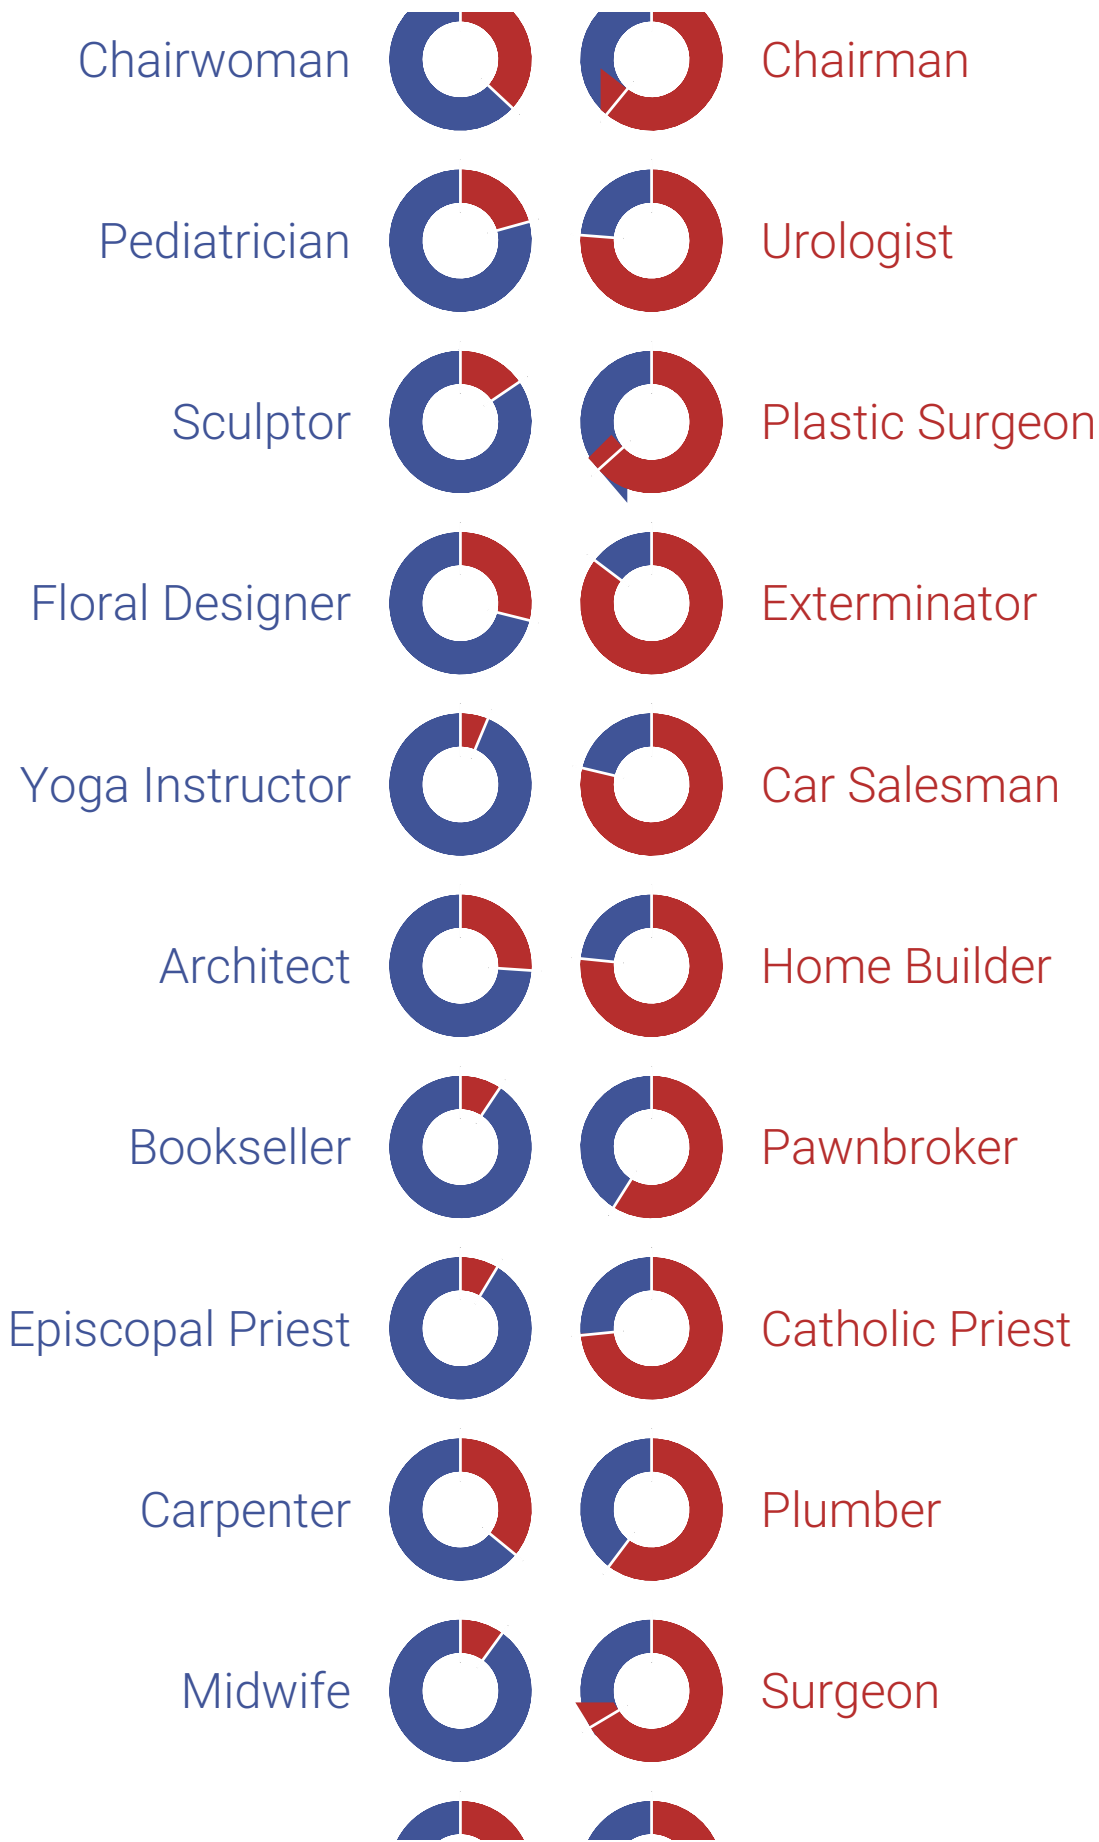

32k
Share

1,051
Tweet

Democratic vs. Republican occupations

Most librarians are Democrats. Most farmers are Republicans. As a group, doctors are in the middle, though pediatricians lean left and urologists right.

*Below: Ratios of Democrats (blue) vs. Republicans (red).
Data source: Campaign contribution data from the FEC.*

Design and engineering by [Verdant Labs](#),
creators of the [Nametrix](#) baby name research app

Which way does your occupation lean?

*Below: Occupations ordered by political bias.
Tap an occupation group to expand/collapse it.*

Expand all

Collapse all

Flip

Republican
↓
Democratic

Support Staff 

Labor 