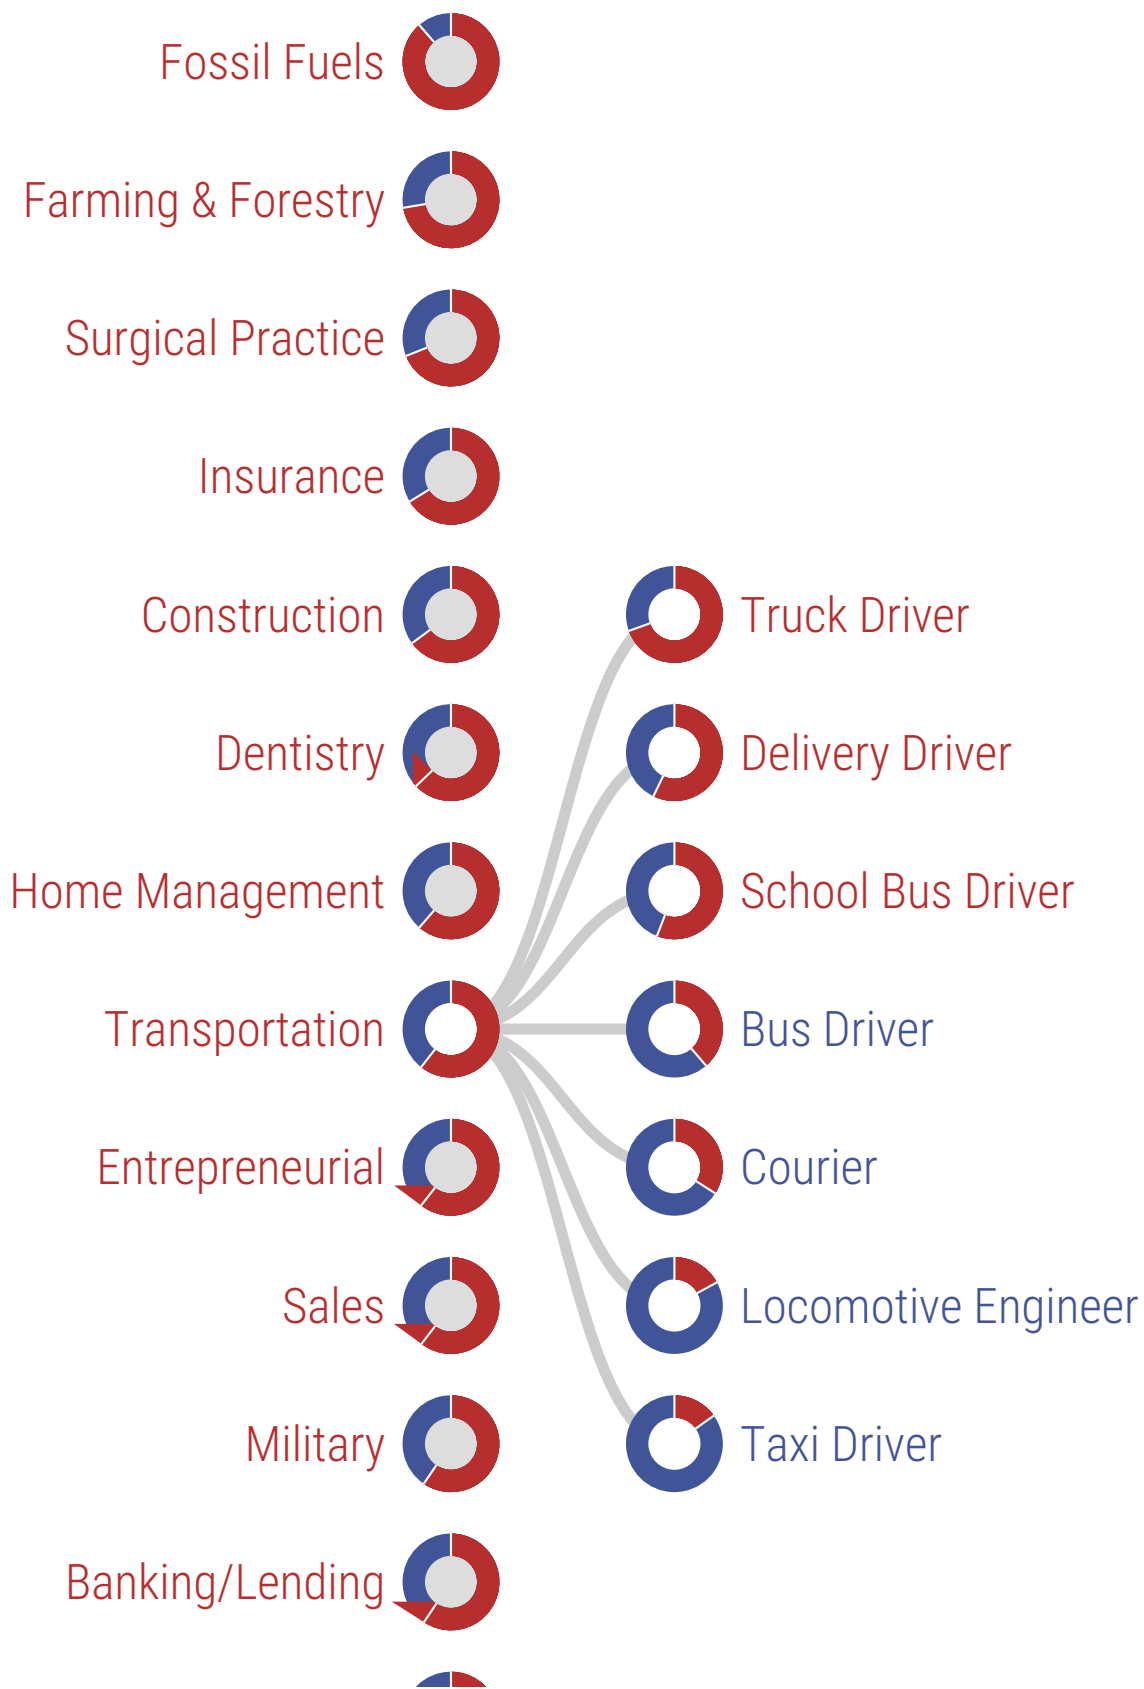

32k
Share

1,051
Tweet

Democratic vs. Republican occupations

Most librarians are Democrats. Most farmers are Republicans. As a group, doctors are in the middle, though pediatricians lean left and urologists right.

*Below: Ratios of Democrats (blue) vs. Republicans (red).
Data source: Campaign contribution data from the FEC.*

Design and engineering by [Verdant Labs](#),
creators of the [Nametrix](#) baby name research app

Which way does your occupation lean?

*Below: Occupations ordered by political bias.
Tap an occupation group to expand/collapse it.*

Expand all

Collapse all

Flip

Republican
↓
Democratic

Support Staff 

Labor 

Business Operations 

Retail Trade 

Garden & Landscape 

Medical Services 

Personal Services 

Sports & Games 

Religion 

Civil Service 