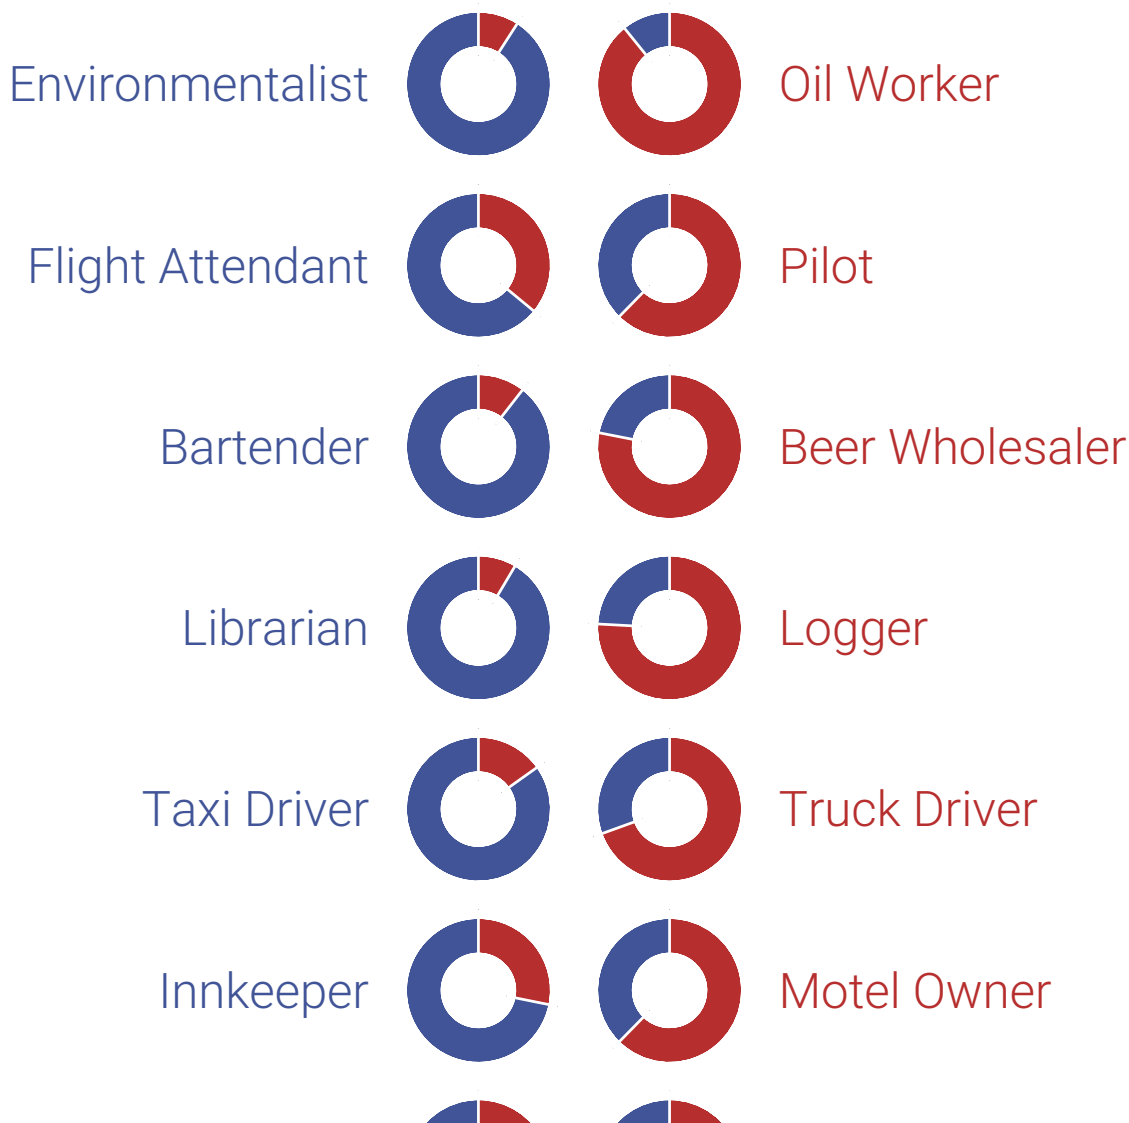

32k
Share

1,051
Tweet

Democratic vs. Republican occupations

Most librarians are Democrats. Most farmers are Republicans. As a group, doctors are in the middle, though pediatricians lean left and urologists right.

*Below: Ratios of Democrats (blue) vs. Republicans (red).
Data source: Campaign contribution data from the FEC.*

Design and engineering by [Verdant Labs](#),
creators of the [Nametrix](#) baby name research app

Which way does your occupation lean?

*Below: Occupations ordered by political bias.
Tap an occupation group to expand/collapse it.*

Expand all

Collapse all

Flip

Republican
↓
Democratic

Support Staff 

Labor 

Business Operations 

Retail Trade 

Garden & Landscape 

Medical Services 

Personal Services 

Sports & Games 

Religion 

Civil Service 